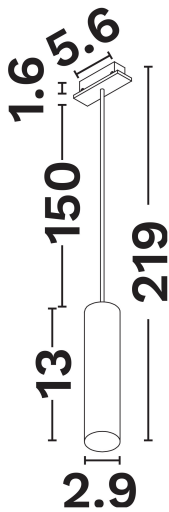

NOVA LUCE

PRODUCT DATASHEET

Version: 001

PRODUCT PHOTOGRAPH

TECHNICAL DRAWING

GENERAL INFORMATION

Product Code	9580919
Collection	Indoor
Product Category	Ceiling
Product Family	Ivy
Mounting Location	Wall
Application Environment	Indoor
Specifications	N/A

DIMENSION & WEIGHT

LxWxH (cm)	D: 2.9 H: 219
Cut Out (cm)	N/A
Weight (Kgr)	0.183

MATERIAL & COLOR

Product Color	Sandy Black
Body Material	Aluminium

APPLICATION & MOUNTING

Ambient Working Temp.	Max 45°C
Type of Protection	IP20
Dimmable	Yes
Type of Dimming	Triac
Mounting type	Surface
Mounting Depth (cm)	N/A
Led Module Replaceable	No
Light Source	LED

Power (Nominal)	5W
Input voltage (Nominal)	220-240V
Mains Frequency	50/60Hz

PHOTOMETRICAL DATA

Luminous Flux	322lm
Color Temperature	3000K
Light Color (Designation)	Warm White

WARRANTY

Warranty	3 Years
----------	----------------