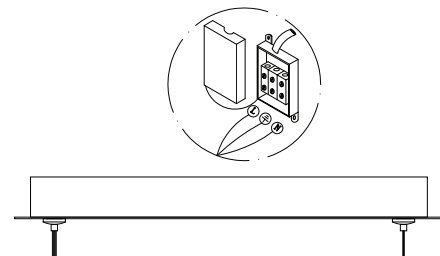

NOVA LUCE

9960273

1

Turn off the general switch

2

Align, mark and drill holes to apply the screws

3

Connect the wires

4

Apply the cap nuts

5

Insert the bulb

6

Apply the glass by rotating

7

Turn on the general switch