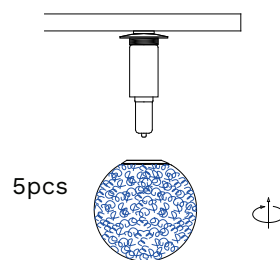

4

Apply the cap nuts

5

Insert the bulb

6

Apply the glass by rotating

7

Turn on the general switch