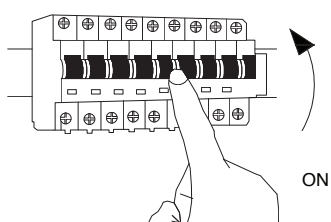

NOVA LUCE

9960273

1

Turn off the general switch

2

Align, mark and drill holes to apply the screws

3

Connect the wires

4

Apply the cap nuts

5

Insert the bulb

6

Apply the glass by rotating

7

Turn on the general switch