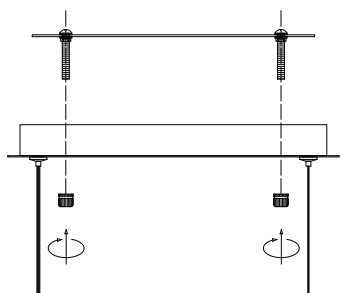

NOVA LUCE

9960273

1

Turn off the general switch

2

Align, mark and drill holes to apply the screws

3

Connect the wires

4

Apply the cap nuts

5

Insert the bulb

6

Apply the glass by rotating

7

Turn on the general switch