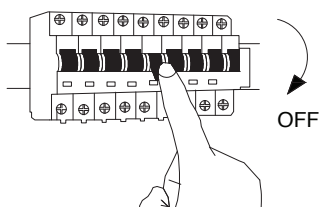

NOVA LUCE

9960273

1

Turn off the general switch

2

Align, mark and drill holes to apply the screws

3

Connect the wires

4

Apply the cap nuts

5

Insert the bulb

6

Apply the glass by rotating

7

Turn on the general switch