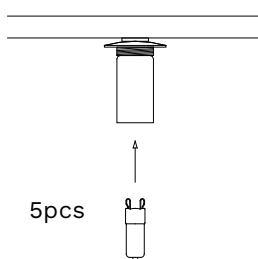

NOVA LUCE

9960273

1

Turn off the general switch

2

Align, mark and drill holes to apply the screws

3

Connect the wires

4

Apply the cap nuts

5

Insert the bulb

6

Apply the glass by rotating

7

Turn on the general switch