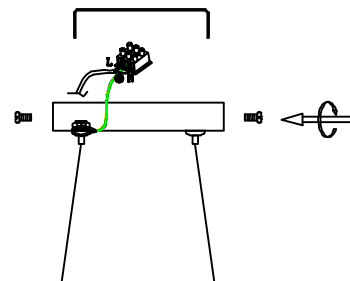

NOVA LUCE

9087881, 9087882

1

Turn off the general switch

2

Align, mark and drill holes
apply plastic anchors & tie up screws

3

Connect the wires
& apply side screws to make it stable

4

Fix it in place

5

Turn on the general switch