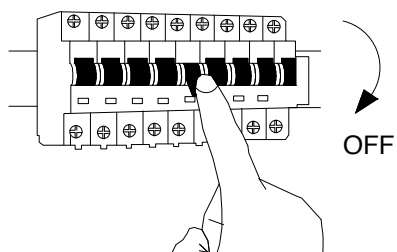

NOVA LUCE

9087881, 9087882

1

Turn off the general switch

2

Align, mark and drill holes
apply plastic anchors & tie up screws

3

Connect the wires
& apply side screws to make it stable

4

Fix it in place

5

Turn on the general switch