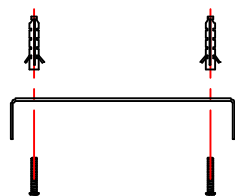

NOVA LUCE

9087881, 9087882

1

Turn off the general switch

2

Align, mark and drill holes
apply plastic anchors & tie up screws

3

Connect the wires
& apply side screws to make it stable