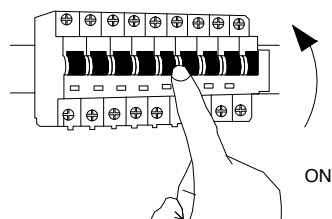

NOVA LUCE

9087881, 9087882

1

Turn off the general switch

2

Align, mark and drill holes
apply plastic anchors & tie up screws

3

Connect the wires
& apply side screws to make it stable

4

Fix it in place

5

Turn on the general switch