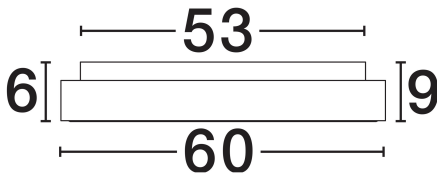

GENERAL INFORMATION

Product Code	9453041
Collection	Indoor
Product Category	Ceiling
Product Family	Rando Smart
Mounting Location	Wall
Application Environment	Indoor
Specifications	N/A

DIMENSION & WEIGHT

LxWxH (cm)	D: 60 H: 9
Cut Out (cm)	N/A
Weight (Kgr)	4.29

MATERIAL & COLOR

Product Color	Sandy White
Body Material	Aluminium & Acrylic

APPLICATION & MOUNTING

Ambient Working Temp.	Max 45°C
Type of Protection	IP20
Dimmable	Yes
Type of Dimming	Triac
Mounting type	Surface
Mounting Depth (cm)	N/A
Led Module Replaceable	No
Light Source	LED

NOVA LUCE S.A

Schimatari Viotias
32009, Greece

+30 22620 58 121
+30 22620 56 743

info@novaluce.com
www.novaluce.com