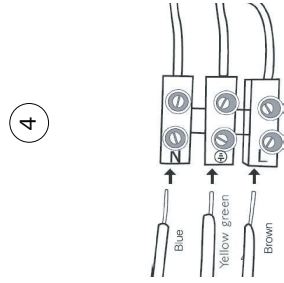

NOVA LUCE

9020925

Turn off the general switch

Untax screws

Apply plastic anchors
With screws

Connect the wires

Put it in place & apply the screw

Turn on the general switch