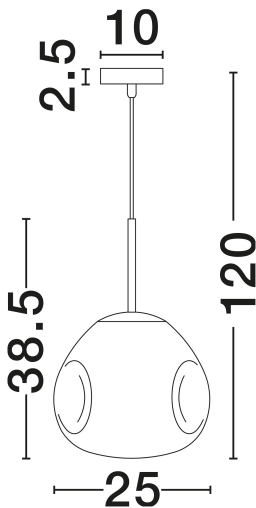

NOVA LUCE

PRODUCT DATASHEET

Version: 001

PRODUCT PHOTOGRAPH

TECHNICAL DRAWING

GENERAL INFORMATION

Product Code	9190402
Collection	Indoor
Product Category	Suspension
Product Family	Lava
Mounting Location	Ceiling
Application Environment	Indoor
Specifications	N/A

DIMENSION & WEIGHT

LxWxH (cm)	D: 25 H: 120
Cut Out (cm)	N/A
Weight (Kgr)	1.9

MATERIAL & COLOR

Product Color	Chrome
Body Material	Glass & Metal

APPLICATION & MOUNTING

Ambient Working Temp.	Max 45°C
Type of Protection	IP20
Dimmable	N/A
Type of Dimming	N/A
Mounting type	Surface
Mounting Depth (cm)	N/A
Led Module Replaceable	Yes
Light Source	E27

Power (Nominal)	1x12W
Input voltage (Nominal)	100-240V
Mains Frequency	50/60Hz

PHOTOMETRICAL DATA

Luminous Flux	N/A
Color Temperature	N/A
Light Color (Designation)	N/A

WARRANTY

Warranty	3 Years
----------	----------------