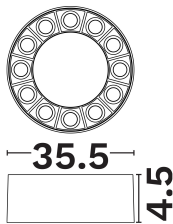

NOVA LUCE

PRODUCT DATASHEET

Version: 001

PRODUCT PHOTOGRAPH

GENERAL INFORMATION

Product Code	9006032
Product Category	Ceiling-Led
Product Family	Emira
Mounting Location	Ceiling
Application Environment	Indoor

DIMENSION & WEIGHT

LxWxH (cm)	D:35.5 H:4.5 cm
Cut out (cm)	N/A
Weight (Kgr)	N/A

TECHNICAL DRAWING

MATERIAL & COLOR

Product Color	White
Body Material	Aluminium
Cover Material	N/A

APPLICATION & MOUNTING

Ambient Working Temp.	45 C
Type of Protection	IP20
Protection Class IK	IK05
Dimmable	Yes
Type of Dimming (Optional)	Triac
Mounting type	Surface
Mounting Depth (cm)	Ceiling
Led Module Replaceable	No
Light Source	Led
Adjustable	No

NOVA LUCE

PRODUCT DATASHEET

Version: 001

ELECTRICAL DATA

Power (Nominal)	36
Input voltage (Nominal)	220-240Vac
Mains Frequency	50/60Hz
Output voltage	40Vdc
Output Current	900mA
Power Factor	0,9
Efficiency	0,9
SVM	60.4
Pst	61
Class	II

PHOTOMETRICAL DATA

Luminous Flux	2077
Luminous Efficacy	57.7
Color Temperature	3000
Light Color (Designation)	Warm White
CRI	>90
SDCM	<3
Beam Angle	36
UGR	<19

LIFESPAN

Lifetime	50000
----------	--------------