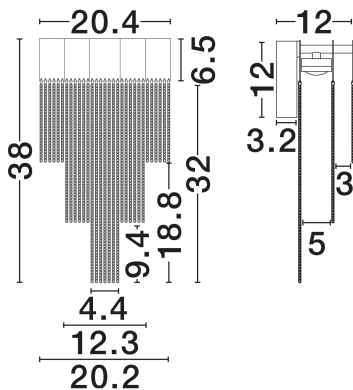

NOVA LUCE

PRODUCT DATASHEET

Version: 001

PRODUCT PHOTOGRAPH

TECHNICAL DRAWING

GENERAL INFORMATION

Product Code	9186998
Collection	Indoor
Product Category	Wall
Product Family	Revia
Mounting Location	Wall
Application Environment	Indoor
Specifications	N/A

DIMENSION & WEIGHT

LxWxH (cm)	L: 20.4 W: 12 H: 38
Cut Out (cm)	N/A
Weight (Kgr)	1.15

MATERIAL & COLOR

Product Color	Matt Black
Body Material	Steel & Aluminium

APPLICATION & MOUNTING

Ambient Working Temp.	Max 45°C
Type of Protection	IP20
Dimmable	Yes
Type of Dimming	Triac
Mounting type	Surface
Mounting Depth (cm)	N/A
Led Module Replaceable	No
Light Source	LED

Power (Nominal)	8W
Input voltage (Nominal)	220-240V
Mains Frequency	50/60Hz

PHOTOMETRICAL DATA

Luminous Flux	290lm
Color Temperature	3000K
Light Color (Designation)	Warm White

WARRANTY

Warranty	3 Years
----------	----------------