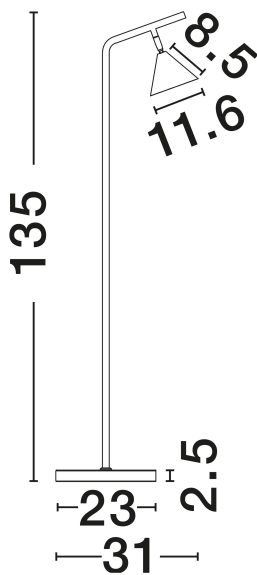

NOVA LUCE

PRODUCT DATASHEET

Version: 001

PRODUCT PHOTOGRAPH

TECHNICAL DRAWING

GENERAL INFORMATION

Product Code	9011436
Collection	Indoor
Product Category	Floor
Product Family	Conico
Mounting Location	Floor
Application Environment	Indoor
Specifications	N/A

DIMENSION & WEIGHT

LxWxH (cm)	D: 23 W: 31.5 H: 135
Cut Out (cm)	N/A
Weight (Kgr)	2.42

MATERIAL & COLOR

Product Color	Oxide Gold & Black
Body Material	Aluminium

APPLICATION & MOUNTING

Ambient Working Temp.	Max 45°C
Type of Protection	IP20
Dimmable	Yes
Type of Dimming	N/A
Mounting type	Surface
Mounting Depth (cm)	N/A
Led Module Replaceable	Yes
Light Source	MR16/GU10

Power (Nominal)	1x10W
Input voltage (Nominal)	100-240V
Mains Frequency	50/60Hz

PHOTOMETRICAL DATA

Luminous Flux	N/A
Color Temperature	N/A
Light Color (Designation)	N/A

WARRANTY

Warranty	3 Years
----------	----------------