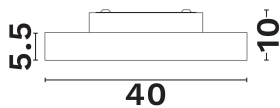

DIMENSION & WEIGHT

LxWxH (cm)	D: 40 H: 10 cm
Cut out (cm)	N/A
Weight (Kgr)	N/A

TECHNICAL DRAWING

MATERIAL & COLOR

Product Color	Black
Body Material	Aluminium
Cover Material	N/A

APPLICATION & MOUNTING

Ambient Working Temp.	45 C
Type of Protection	IP20
Protection Class IK	IK03
Dimmable	Yes
Type of Dimming (Optional)	Triac
Mounting type	Surface
Mounting Depth (cm)	Ceiling
Led Module Replaceable	No
Light Source	Led
Adjustable	No

PHOTOMETRICAL DATA

Luminous Flux	1440
Luminous Efficacy	60
Color Temperature	3000
Light Color (Designation)	Warm White
CRI	>80
SDCM	<3
Beam Angle	120
UGR	N/A

LIFESPAN

Lifetime	50000
----------	--------------