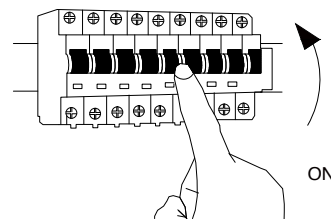

NOVA LUCE

9124100 9124101

1

Turn off the general switch

2

Drill holes & apply plastic anchors
With screws

3

Connect the wires

4

Apply the nuts

5

Apply the glass
Adjust the wire

6

Turn on the general switch