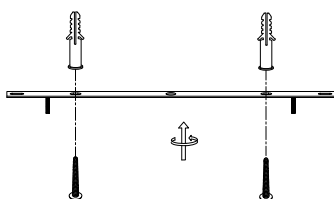

NOVA LUCE

9124100 9124101

1

Turn off the general switch

2

Drill holes & apply plastic anchors
With screws

3

Connect the wires

4

Apply the nuts

5

Apply the glass
Adjust the wire

6

Turn on the general switch