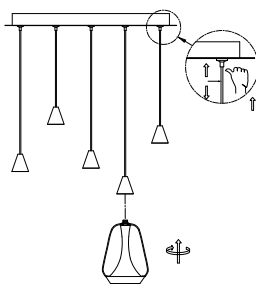

NOVA LUCE

9124100 9124101

1

Turn off the general switch

2

Drill holes & apply plastic anchors
With screws

3

Connect the wires

4

Apply the nuts

5

Apply the glass
Adjust the wire

6

Turn on the general switch