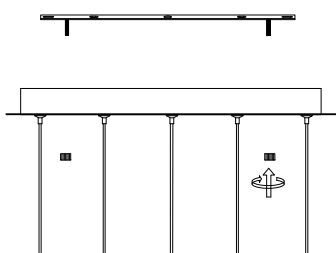

NOVA LUCE

9124100 9124101

1

Turn off the general switch

2

Drill holes & apply plastic anchors
With screws

3

Connect the wires

4

Apply the nuts

5

Apply the glass
Adjust the wire

6

Turn on the general switch