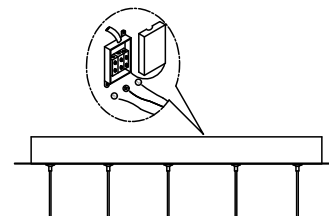

NOVA LUCE

9124100 9124101

1

Turn off the general switch

2

Drill holes & apply plastic anchors
With screws

3

Connect the wires

4

Apply the nuts

5

Apply the glass
Adjust the wire

6

Turn on the general switch