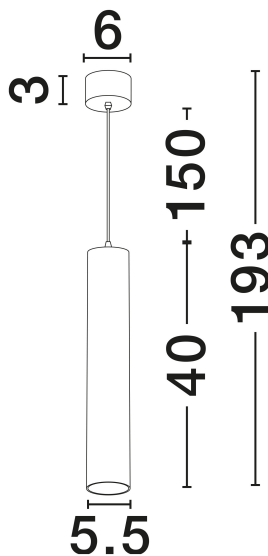

NOVA LUCE

PRODUCT DATASHEET

Version: 001

PRODUCT PHOTOGRAPH

GENERAL INFORMATION

Product Code	9011337
Collection	Indoor
Product Category	Suspension
Product Family	Mare
Mounting Location	Suspension
Application Environment	Indoor
Specifications	N/A

DIMENSION & WEIGHT

LxWxH (cm)	D: 5.5 H1: 30 H2: 183
Cut Out (cm)	N/A
Weight (Kgr)	0

MATERIAL & COLOR

Product Color	Sandy Black
Body Material	Aluminium

TECHNICAL DRAWING

APPLICATION & MOUNTING

Ambient Working Temp.	Max 45°C
Type of Protection	IP20
Dimmable	Yes
Type of Dimming	N/A
Mounting type	Surface
Mounting Depth (cm)	N/A
Led Module Replaceable	Yes
Light Source	GU10

Power (Nominal)	1x10W
Input voltage (Nominal)	100-240V
Mains Frequency	50/60Hz

PHOTOMETRICAL DATA

Luminous Flux	N/A
Color Temperature	N/A
Light Color (Designation)	N/A

WARRANTY

Warranty	3 Years
----------	----------------