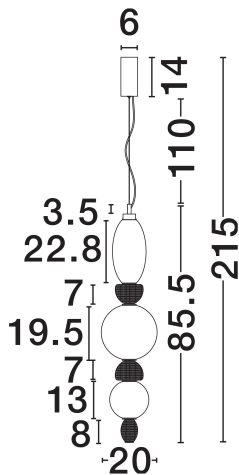

## PRODUCT PHOTOGRAPH

## TECHNICAL DRAWING

## DIMENSION & WEIGHT

LxWxH (cm)	D: 20 H: 215
Cut Out (cm)	N/A
Weight (Kgr)	2.9

### PHOTOMETRICAL DATA

Luminous Flux	<b>2032lm</b>
Color Temperature	<b>3000K</b>
Light Color (Designation)	<b>Warm White</b>