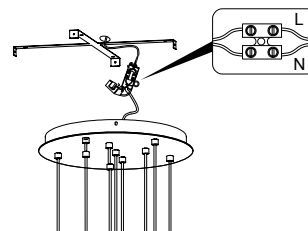

# NOVA LUCE

9232153

1

Turn off the general switch

2

Drill holes apply plastic anchors with screws.

3

Connect the 3 wires

4

Place the brackets and apply the side screws.

5

Adjust to your preferred height.

6

Turn on the general switch