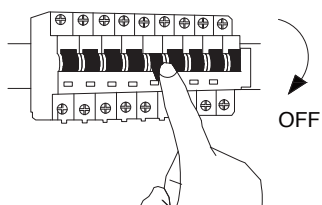

# NOVA LUCE

9232153

1

Turn off the general switch

2

Drill holes apply plastic anchors with screws.

3

Connect the 3 wires

4

Place the brackets and apply the side screws.

5

Adjust to your preferred height.

6

Turn on the general switch