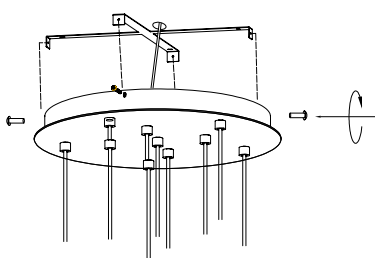

# NOVA LUCE

9232153

1

Turn off the general switch

2

Drill holes apply plastic anchors with screws.

3

Connect the 3 wires

4

Place the brackets and apply the side screws.

5

Adjust to your preferred height.

6

Turn on the general switch