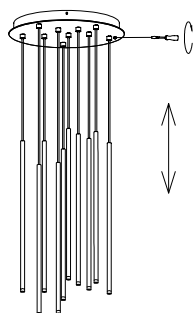

# NOVA LUCE

9232153

1

Turn off the general switch

2

Drill holes apply plastic anchors with screws.

3

Connect the 3 wires

4

Place the brackets and apply the side screws.

5

Adjust to your preferred height.

6

Turn on the general switch