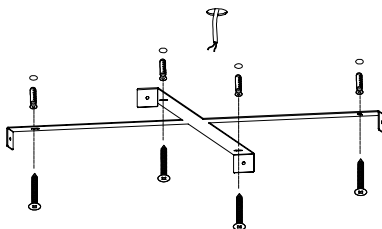

# NOVA LUCE

9232153

1

Turn off the general switch

2

Drill holes apply plastic anchors with screws.

3

Connect the 3 wires

4

Place the brackets and apply the side screws.

5

Adjust to your preferred height.

6

Turn on the general switch