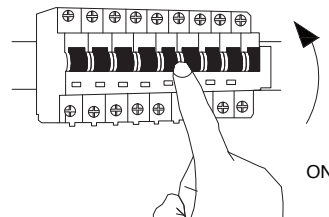

# NOVA LUCE

9232153

1

Turn off the general switch

2

Drill holes apply plastic anchors with screws.

3

Connect the 3 wires

4

Place the brackets and apply the side screws.

5

Adjust to your preferred height.

6

Turn on the general switch