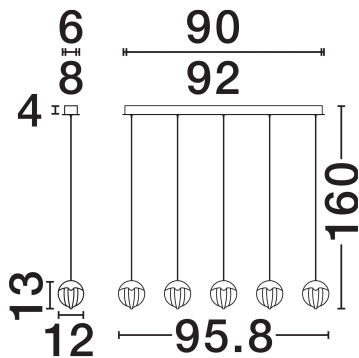

NOVA LUCE

PRODUCT DATASHEET

Version: 001

PRODUCT PHOTOGRAPH

TECHNICAL DRAWING

GENERAL INFORMATION

Product Code	9124124
Collection	Indoor
Product Category	Suspension
Product Family	Alicia
Mounting Location	Wall
Application Environment	Indoor
Specifications	N/A

DIMENSION & WEIGHT

LxWxH (cm)	L: 95.8 W: 8 H: 160
Cut Out (cm)	N/A
Weight (Kgr)	6.1

MATERIAL & COLOR

Product Color	Gold
Body Material	Aluminium & Glass

APPLICATION & MOUNTING

Ambient Working Temp.	Max 45°C
Type of Protection	IP20
Dimmable	Yes
Type of Dimming	Triac
Mounting type	Surface
Mounting Depth (cm)	N/A
Led Module Replaceable	No
Light Source	LED

Power (Nominal)	25W
Input voltage (Nominal)	220-240V
Mains Frequency	50/60Hz

PHOTOMETRICAL DATA

Luminous Flux	1878lm
Color Temperature	3000K
Light Color (Designation)	Warm White

WARRANTY

Warranty	3 Years
----------	----------------