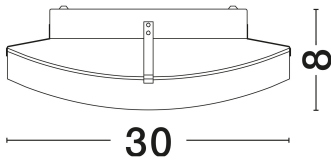

NOVA LUCE

PRODUCT DATASHEET

Version: 001

PRODUCT PHOTOGRAPH

TECHNICAL DRAWING

GENERAL INFORMATION

Product Code	605801
Collection	Indoor
Product Category	Ceiling
Product Family	Giorno
Mounting Location	Ceiling
Application Environment	Indoor
Specifications	N/A

DIMENSION & WEIGHT

LxWxH (cm)	D: 30 H: 8
Cut Out (cm)	N/A
Weight (Kgr)	1.033

MATERIAL & COLOR

Product Color	Chrome & Alabaster
Body Material	Metal & Glass

APPLICATION & MOUNTING

Ambient Working Temp.	Max 45°C
Type of Protection	IP20
Dimmable	Yes
Type of Dimming	N/A
Mounting type	Surface
Mounting Depth (cm)	N/A
Led Module Replaceable	Yes
Light Source	E27