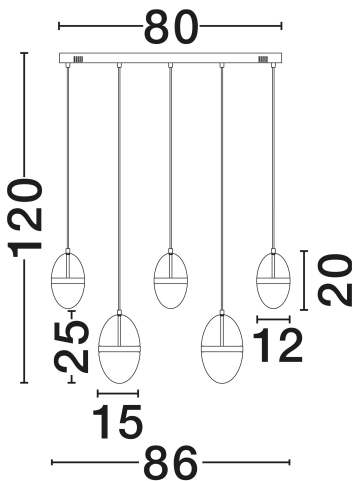

NOVA LUCE

PRODUCT DATASHEET

Version: 001

PRODUCT PHOTOGRAPH

TECHNICAL DRAWING

GENERAL INFORMATION

Product Code	9009281
Collection	Indoor
Product Category	Suspension
Product Family	Egna
Mounting Location	Ceiling
Application Environment	Indoor
Specifications	N/A

DIMENSION & WEIGHT

LxWxH (cm)	L: 86 W: 15 H: 150
Cut Out (cm)	N/A
Weight (Kgr)	6.5

MATERIAL & COLOR

Product Color	Opal, Cognac & Gold, Black
Body Material	Glass & Metal

APPLICATION & MOUNTING

Ambient Working Temp.	Max 45°C
Type of Protection	IP20
Dimmable	No
Type of Dimming	N/A
Mounting type	Surface
Mounting Depth (cm)	N/A
Led Module Replaceable	No
Light Source	LED

Power (Nominal)	58W
Input voltage (Nominal)	220-240V
Mains Frequency	50/60Hz

PHOTOMETRICAL DATA

Luminous Flux	3480lm
Color Temperature	3000K
Light Color (Designation)	Warm White

WARRANTY

Warranty	3 Years
----------	----------------