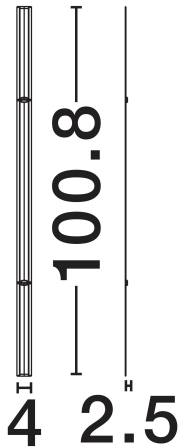

NOVA LUCE

PRODUCT DATASHEET

Version: 001

PRODUCT PHOTOGRAPH

TECHNICAL DRAWING

GENERAL INFORMATION

Product Code	9980592
Collection	Indoor
Product Category	Ceiling
Product Family	Invento
Mounting Location	Wall
Application Environment	Indoor
Specifications	N/A

DIMENSION & WEIGHT

LxWxH (cm)	L: 100.8 W: 4 H: 2.5
Cut Out (cm)	N/A
Weight (Kgr)	0.535

MATERIAL & COLOR

Product Color	White
Body Material	Aluminium & Acrylic

APPLICATION & MOUNTING

Ambient Working Temp.	Max 45°C
Type of Protection	IP20
Dimmable	No
Type of Dimming	N/A
Mounting type	Surface
Mounting Depth (cm)	N/A
Led Module Replaceable	No
Light Source	LED

Power (Nominal)	25W
Input voltage (Nominal)	220-240V
Mains Frequency	50/60Hz

PHOTOMETRICAL DATA

Luminous Flux	1600lm
Color Temperature	3000K
Light Color (Designation)	Warm White

WARRANTY

Warranty	3 Years
----------	----------------