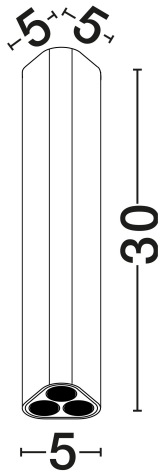

NOVA LUCE

PRODUCT DATASHEET

Version: 001

PRODUCT PHOTOGRAPH

GENERAL INFORMATION

Product Code	9695161
Collection	Indoor
Product Category	Ceiling
Product Family	Etho
Mounting Location	Ceiling
Application Environment	Indoor
Specifications	N/A

DIMENSION & WEIGHT

LxWxH (cm)	L: 5 W: 5 H: 30
Cut Out (cm)	N/A
Weight (Kgr)	0.34

MATERIAL & COLOR

Product Color	Black Nickel
Body Material	Aluminium

TECHNICAL DRAWING

APPLICATION & MOUNTING

Ambient Working Temp.	Max 45°C
Type of Protection	IP20
Dimmable	No
Type of Dimming	N/A
Mounting type	Surface
Mounting Depth (cm)	N/A
Led Module Replaceable	No
Light Source	LED

NOVA LUCE S.A

Schimatari Viotias
32009, Greece

+30 22620 58 121
+30 22620 56 743

info@novaluce.com
www.novaluce.com