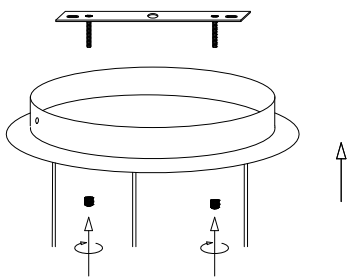

NOVA LUCE

9214172

1

Turn off the general switch

2

Drill holes & apply plastic anchors
With screws

3

Connect the wires

4

Apply the bottom nuts

5

Apply the side screws

6

Turn on the general switch