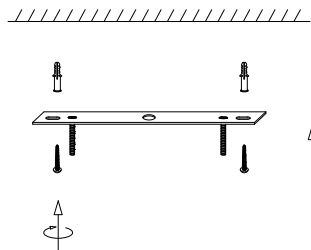

NOVA LUCE

9214172

1

Turn off the general switch

2

Drill holes & apply plastic anchors
With screws

3

Connect the wires

4

Apply the bottom nuts

5

Apply the side screws

6

Turn on the general switch