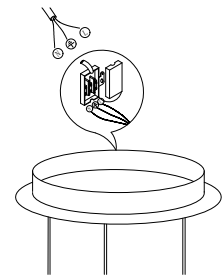

NOVA LUCE

9214172

1

Turn off the general switch

2

Drill holes & apply plastic anchors
With screws

3

Connect the wires

4

Apply the bottom nuts

5

Apply the side screws

6

Turn on the general switch