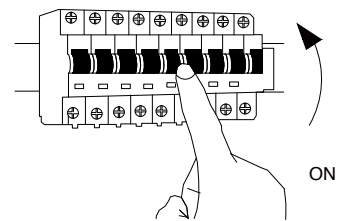

NOVA LUCE

9214172

1

Turn off the general switch

2

Drill holes & apply plastic anchors
With screws

3

Connect the wires

4

Apply the bottom nuts

5

Apply the side screws

6

Turn on the general switch