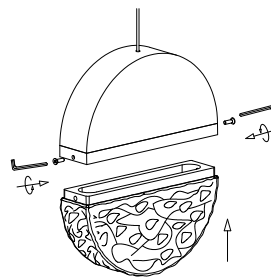

NOVA LUCE

9214172

1

Turn off the general switch

2

Drill holes & apply plastic anchors
With screws

3

Connect the wires

4

Apply the bottom nuts

5

Apply the side screws

6

Turn on the general switch