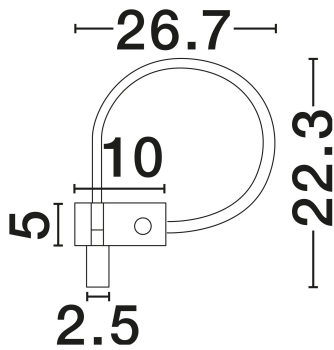

NOVA LUCE

PRODUCT DATASHEET

Version: 001

PRODUCT PHOTOGRAPH

TECHNICAL DRAWING

GENERAL INFORMATION

Product Code	8126582
Collection	Indoor
Product Category	Wall
Product Family	Geneva
Mounting Location	Wall
Application Environment	Indoor
Specifications	N/A

DIMENSION & WEIGHT

LxWxH (cm)	L: 22.3 W: 4.8 H: 26.7
Cut Out (cm)	N/A
Weight (Kgr)	0.5

MATERIAL & COLOR

Product Color	Black
Body Material	Aluminium

APPLICATION & MOUNTING

Ambient Working Temp.	Max 45°C
Type of Protection	IP20
Dimmable	No
Type of Dimming	N/A
Mounting type	Surface
Mounting Depth (cm)	N/A
Led Module Replaceable	No
Light Source	LED

Power (Nominal)	3W
Input voltage (Nominal)	220-240V
Mains Frequency	50/60Hz

PHOTOMETRICAL DATA

Luminous Flux	190lm
Color Temperature	3000K
Light Color (Designation)	Warm White

WARRANTY

Warranty	3 Years
----------	----------------