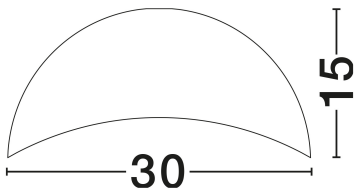

TECHNICAL DRAWING

GENERAL INFORMATION

Product Code	9695307
Collection	Indoor
Product Category	Ceiling
Product Family	Opsi
Mounting Location	Ceiling
Application Environment	Indoor
Specifications	N/A

DIMENSION & WEIGHT

LxWxH (cm)	D: 30 H: 15
Cut Out (cm)	N/A
Weight (Kgr)	0.5

MATERIAL & COLOR

Product Color	Dark Gray & Sandy Black
Body Material	Metal

APPLICATION & MOUNTING

Ambient Working Temp.	Max 45°C
Type of Protection	IP20
Dimmable	Yes
Type of Dimming	N/A
Mounting type	Surface
Mounting Depth (cm)	N/A
Led Module Replaceable	Yes
Light Source	E27

NOVA LUCE S.A

Schimatari Viotias
32009, Greece

+30 22620 58 121
+30 22620 56 743

info@novaluce.com
www.novaluce.com