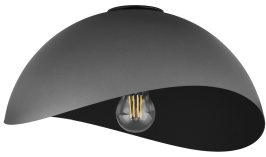

NOVA LUCE

PRODUCT DATASHEET

Version: 001

PRODUCT PHOTOGRAPH

TECHNICAL DRAWING

GENERAL INFORMATION

Product Code	9695307
Collection	Indoor
Product Category	Ceiling
Product Family	Opsi
Mounting Location	Ceiling
Application Environment	Indoor
Specifications	N/A

DIMENSION & WEIGHT

LxWxH (cm)	D: 30 H: 15
Cut Out (cm)	N/A
Weight (Kgr)	0.5

MATERIAL & COLOR

Product Color	Dark Gray & Sandy Black
Body Material	Metal

APPLICATION & MOUNTING

Ambient Working Temp.	Max 45°C
Type of Protection	IP20
Dimmable	Yes
Type of Dimming	N/A
Mounting type	Surface
Mounting Depth (cm)	N/A
Led Module Replaceable	Yes
Light Source	E27