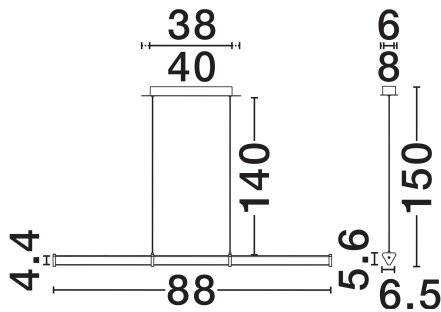

NOVA LUCE

PRODUCT DATASHEET

Version: 001

PRODUCT PHOTOGRAPH

TECHNICAL DRAWING

GENERAL INFORMATION

Product Code	9214145
Collection	Indoor
Product Category	Suspension
Product Family	PHEME
Mounting Location	Wall
Application Environment	Indoor
Specifications	N/A

DIMENSION & WEIGHT

LxWxH (cm)	L: 88 W: 8 H: 150
Cut Out (cm)	N/A
Weight (Kgr)	1.9

MATERIAL & COLOR

Product Color	Matt Black & Satin Nickel
Body Material	Metal & Acrylic

APPLICATION & MOUNTING

Ambient Working Temp.	Max 45°C
Type of Protection	IP20
Dimmable	Yes
Type of Dimming	Triac
Mounting type	Surface
Mounting Depth (cm)	N/A
Led Module Replaceable	No
Light Source	LED

Power (Nominal)	13W
Input voltage (Nominal)	220-240V
Mains Frequency	50/60Hz

PHOTOMETRICAL DATA

Luminous Flux	910lm
Color Temperature	2700K
Light Color (Designation)	Warm White

WARRANTY

Warranty	3 Years
----------	----------------