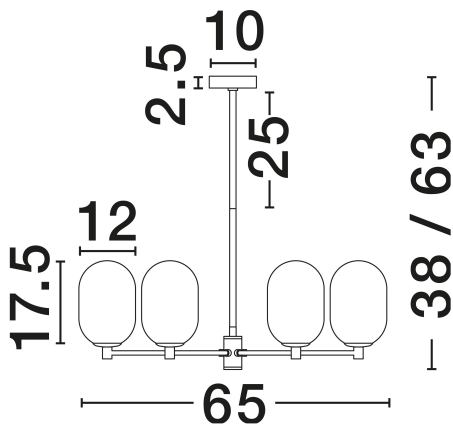

NOVA LUCE

PRODUCT DATASHEET

Version: 001

PRODUCT PHOTOGRAPH

TECHNICAL DRAWING

GENERAL INFORMATION

Product Code	9009246
Collection	Indoor
Product Category	Suspension
Product Family	Balor
Mounting Location	Ceiling
Application Environment	Indoor
Specifications	N/A

DIMENSION & WEIGHT

LxWxH (cm)	L: 65 H: 62
Cut Out (cm)	N/A
Weight (Kgr)	3.82

MATERIAL & COLOR

Product Color	Gradient White & Brass Gold
Body Material	Glass & Metal

APPLICATION & MOUNTING

Ambient Working Temp.	Max 45°C
Type of Protection	IP20
Dimmable	N/A
Type of Dimming	N/A
Mounting type	Surface
Mounting Depth (cm)	N/A
Led Module Replaceable	Yes
Light Source	G9

Power (Nominal)	6x5W
Input voltage (Nominal)	100-240V
Mains Frequency	50/60Hz

PHOTOMETRICAL DATA

Luminus Flux	N/A
Color Temperature	N/A
Light Color (Designation)	N/A

WARRANTY

Warranty	3 Years
----------	----------------