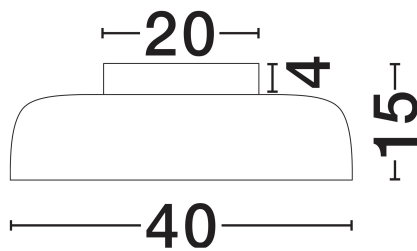

NOVA LUCE

PRODUCT DATASHEET

Version: 001

PRODUCT PHOTOGRAPH

GENERAL INFORMATION

Product Code	9268009
Collection	Indoor
Product Category	Ceiling
Product Family	Noelia
Mounting Location	Ceiling
Application Environment	Indoor
Specifications	N/A

DIMENSION & WEIGHT

LxWxH (cm)	D: 40 H: 15
Cut Out (cm)	N/A
Weight (Kgr)	1.5

MATERIAL & COLOR

Product Color	Sandy Black
Body Material	Steel, Aluminium &Acrylic

TECHNICAL DRAWING

APPLICATION & MOUNTING

Ambient Working Temp.	Max 45°C
Type of Protection	IP20
Dimmable	Yes
Type of Dimming	Triac
Mounting type	Surface
Mounting Depth (cm)	N/A
Led Module Replaceable	No
Light Source	LED

Power (Nominal)	27W
Input voltage (Nominal)	220-240V
Mains Frequency	50/60Hz

PHOTOMETRICAL DATA

Luminous Flux	1224lm
Color Temperature	3000K
Light Color (Designation)	Warm White

WARRANTY

Warranty	3 Years
----------	----------------