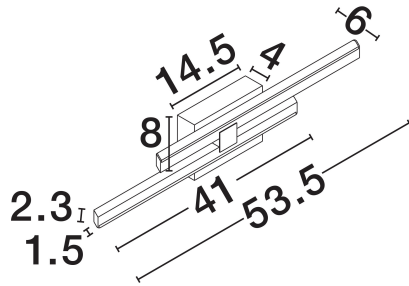

NOVA LUCE

PRODUCT DATASHEET

Version: 001

PRODUCT PHOTOGRAPH

GENERAL INFORMATION

Product Code	9081809
Collection	Indoor
Product Category	Wall
Product Family	Antama
Mounting Location	Wall
Application Environment	Indoor
Specifications	N/A

DIMENSION & WEIGHT

LxWxH (cm)	L: 53.5 W: 6 H: 8
Cut Out (cm)	N/A
Weight (Kgr)	0.59

MATERIAL & COLOR

Product Color	Sandy Black
Body Material	Aluminium & Acrylic & Steel

TECHNICAL DRAWING

APPLICATION & MOUNTING

Ambient Working Temp.	Max 45°C
Type of Protection	IP20
Dimmable	Yes
Type of Dimming	Triac
Mounting type	Surface
Mounting Depth (cm)	N/A
Led Module Replaceable	No
Light Source	LED

NOVA LUCE S.A

Schimatari Viotias
32009, Greece

+30 22620 58 121
+30 22620 56 743

info@novaluce.com
www.novaluce.com

NOVA LUCE

PRODUCT DATASHEET

Version: 001

ELECTRICAL DATA

Power (Nominal)	12W
Input voltage (Nominal)	220-240V
Mains Frequency	50/60Hz

PHOTOMETRICAL DATA