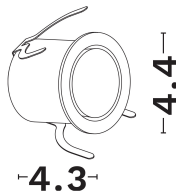

NOVA LUCE

PRODUCT DATASHEET

Version: 001

PRODUCT PHOTOGRAPH

GENERAL INFORMATION

Product Code	6800201
Product Category	Steplights
Product Family	Natal
Mounting Location	Wall
Application Environment	Indoor

DIMENSION & WEIGHT

LxWxH (cm)	D: 4.4 H: 4.3 cm
Cut out (cm)	4
Weight (Kgr)	N/A

TECHNICAL DRAWING

MATERIAL & COLOR

Product Color	Silver
Body Material	Aluminium
Cover Material	N/A

APPLICATION & MOUNTING

Ambient Working Temp.	45 C
Type of Protection	IP20
Protection Class IK	IK03
Dimmable	No
Type of Dimming (Optional)	N/A
Mounting type	Recessed
Mounting Depth (cm)	Wall
Led Module Replaceable	No
Light Source	Led
Adjustable	No

PHOTOMETRICAL DATA

Luminous Flux	5
Luminous Efficacy	1.7
Color Temperature	3000
Light Color (Designation)	Warm White
CRI	>80
SDCM	<3
Beam Angle	N/A
UGR	N/A

LIFESPAN

Lifetime	20000
----------	--------------