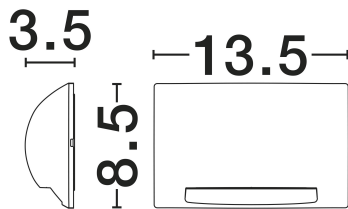

DIMENSION & WEIGHT

LxWxH (cm)	L:13.5 W:3.5 H:8.5 cm
Cut out (cm)	N/A
Weight (Kgr)	0.245

TECHNICAL DRAWING

MATERIAL & COLOR

Product Color	Sandy White
Body Material	Aluminium & Pc

APPLICATION & MOUNTING

Ambient Working Temp.	Max 45 oC
Type of Protection	IP65
Dimmable	No
Type of Dimming	N/A
Mounting type	Surface
Mounting Depth (cm)	N/A
Led Module Replaceable	No
Light Source	LED

Power (Nominal)	5w
Input voltage (Nominal)	220-240Vac
Mains Frequency	50/60Hz

PHOTOMETRICAL DATA

Luminous Flux	225lm
Color Temperature	3000K
Light Color (Designation)	Warm White

WARRANTY

Warranty	3 Years
----------	----------------