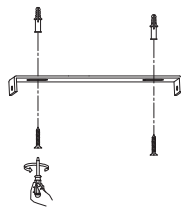

NOVA LUCE

9009111

1

Turn off the general switch

2

Drill holes & apply plastic anchors
With screws

3

Connect the wires

4

Apply the side screws

5

By rotating
Apply the glass into place

6

Turn on the general switch