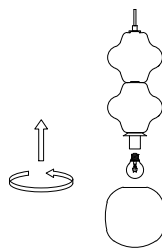

NOVA LUCE

9009111

1

Turn off the general switch

2

Drill holes & apply plastic anchors
With screws

3

Connect the wires

4

Apply the side screws

5

By rotating
Apply the glass into place

6

Turn on the general switch