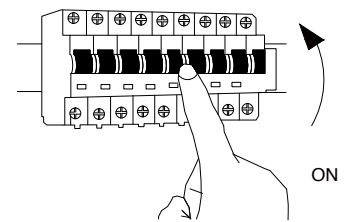

NOVA LUCE

9009111

1

Turn off the general switch

2

Drill holes & apply plastic anchors
With screws

3

Connect the wires

4

Apply the side screws

5

By rotating
Apply the glass into place

6

Turn on the general switch