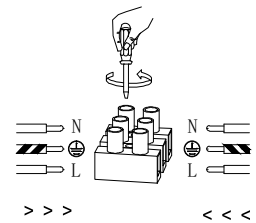

NOVA LUCE

9009111

1

Turn off the general switch

2

Drill holes & apply plastic anchors
With screws

3

Connect the wires

4

Apply the side screws

5

By rotating
Apply the glass into place

6

Turn on the general switch