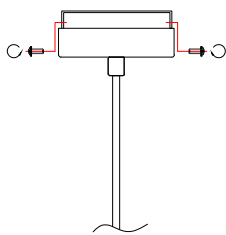

NOVA LUCE

9009111

1

Turn off the general switch

2

Drill holes & apply plastic anchors
With screws

3

Connect the wires

4

Apply the side screws

5

By rotating
Apply the glass into place

6

Turn on the general switch