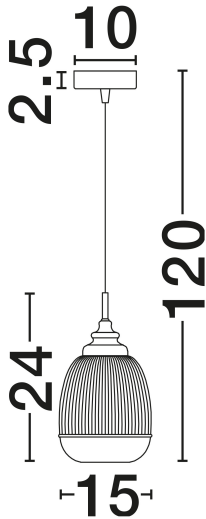

NOVA LUCE

PRODUCT DATASHEET

Version: 001

PRODUCT PHOTOGRAPH

TECHNICAL DRAWING

GENERAL INFORMATION

Product Code	9738210
Collection	Indoor
Product Category	Suspension
Product Family	Mond
Mounting Location	Ceiling
Application Environment	Indoor
Specifications	N/A

DIMENSION & WEIGHT

LxWxH (cm)	D: 15 H: 120
Cut Out (cm)	N/A
Weight (Kgr)	0.6

MATERIAL & COLOR

Product Color	Clear & Satin Gold
Body Material	Glass & Metal

APPLICATION & MOUNTING

Ambient Working Temp.	Max 45°C
Type of Protection	IP20
Dimmable	Yes
Type of Dimming	N/A
Mounting type	Surface
Mounting Depth (cm)	N/A
Led Module Replaceable	Yes
Light Source	E14

Power (Nominal)	1x5W
Input voltage (Nominal)	100-240V
Mains Frequency	50/60Hz

PHOTOMETRICAL DATA

Luminous Flux	N/A
Color Temperature	N/A
Light Color (Designation)	N/A

WARRANTY

Warranty	3 Years
----------	----------------