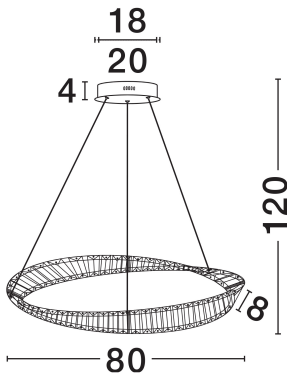

NOVA LUCE

PRODUCT DATASHEET

Version: 001

PRODUCT PHOTOGRAPH

TECHNICAL DRAWING

GENERAL INFORMATION

Product Code	9333062
Collection	Indoor
Product Category	Suspension
Product Family	Aurelia
Mounting Location	Wall
Application Environment	Indoor
Specifications	N/A

DIMENSION & WEIGHT

LxWxH (cm)	D: 80 H: 120
Cut Out (cm)	N/A
Weight (Kgr)	6.7

MATERIAL & COLOR

Product Color	Platinum Gold
Body Material	Metal & Crystal

APPLICATION & MOUNTING

Ambient Working Temp.	Max 45°C
Type of Protection	IP20
Dimmable	Yes
Type of Dimming	Triac
Mounting type	Surface
Mounting Depth (cm)	N/A
Led Module Replaceable	No
Light Source	LED

Power (Nominal)	43W
Input voltage (Nominal)	220-240V
Mains Frequency	50/60Hz

PHOTOMETRICAL DATA

Luminous Flux	2150lm
Color Temperature	3500K
Light Color (Designation)	Warm White

WARRANTY

Warranty	3 Years
----------	----------------