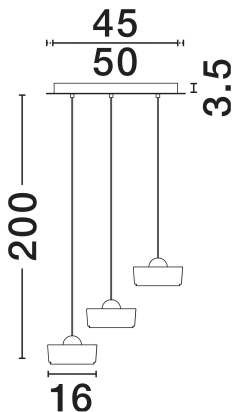

NOVA LUCE

PRODUCT DATASHEET

Version: 001

PRODUCT PHOTOGRAPH

TECHNICAL DRAWING

GENERAL INFORMATION

| | |
|-------------------------|------------|
| Product Code | 9695279 |
| Collection | Indoor |
| Product Category | Suspension |
| Product Family | Keros |
| Mounting Location | Wall |
| Application Environment | Indoor |
| Specifications | N/A |

DIMENSION & WEIGHT

| | |
|--------------|--------------|
| LxWxH (cm) | D: 50 H: 190 |
| Cut Out (cm) | N/A |
| Weight (Kgr) | 4 |

MATERIAL & COLOR

| | |
|---------------|-----------------------------|
| Product Color | Platinum Gold & Sandy White |
| Body Material | Aluminium & Acrylic |

| | |
|-------------------------|-----------------|
| Power (Nominal) | 18W |
| Input voltage (Nominal) | 220-240V |
| Mains Frequency | 50/60Hz |

PHOTOMETRICAL DATA

| | |
|---------------------------|-------------------|
| Luminous Flux | 1182lm |
| Color Temperature | 3000K |
| Light Color (Designation) | Warm White |