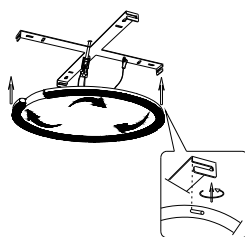

NOVA LUCE

9030962 9030963
9030964

1

Turn off the general switch

2

Drill holes & apply plastic anchors
With screws

3

Connect the wires

4

Hook the product correctly

5

Apply the product in to place

6

Turn on the general switch