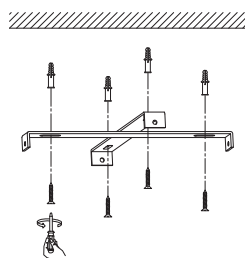

NOVA LUCE

9030962 9030963
9030964

1

Turn off the general switch

2

Drill holes & apply plastic anchors
With screws

3

Connect the wires

4

Hook the product correctly

5

Apply the product in to place

6

Turn on the general switch