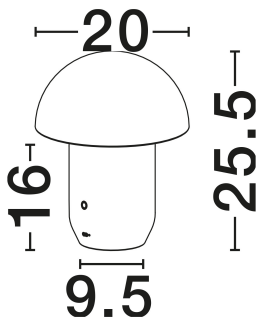

GENERAL INFORMATION

Product Code	9050170
Collection	Indoor
Product Category	Table
Product Family	Pois
Mounting Location	Table
Application Environment	Indoor
Specifications	N/A

DIMENSION & WEIGHT

LxWxH (cm)	D: 20 H: 25.5
Cut Out (cm)	N/A
Weight (Kgr)	0

MATERIAL & COLOR

Product Color	Satin Gold
Body Material	Steel

APPLICATION & MOUNTING

Ambient Working Temp.	Max 45°C
Type of Protection	IP20
Dimmable	Yes
Type of Dimming	Triac
Mounting type	Surface
Mounting Depth (cm)	N/A
Led Module Replaceable	No
Light Source	LED

NOVA LUCE S.A

Schimatari Viotias
32009, Greece

+30 22620 58 121
+30 22620 56 743

info@novaluce.com
www.novaluce.com