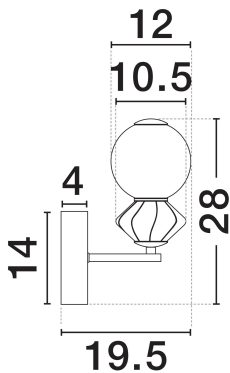

NOVA LUCE

PRODUCT DATASHEET

Version: 001

PRODUCT PHOTOGRAPH

TECHNICAL DRAWING

GENERAL INFORMATION

Product Code	9009306
Collection	Indoor
Product Category	Wall
Product Family	Pallina
Mounting Location	Wall
Application Environment	Indoor
Specifications	N/A

DIMENSION & WEIGHT

LxWxH (cm)	D: 12 W: 19.5 H: 28
Cut Out (cm)	N/A
Weight (Kgr)	0.82

MATERIAL & COLOR

Product Color	Light Gray & Matt Black
Body Material	Ceramic, Opal Glass & Metal

APPLICATION & MOUNTING

Ambient Working Temp.	Max 45°C
Type of Protection	IP20
Dimmable	Yes
Type of Dimming	Triac
Mounting type	Surface
Mounting Depth (cm)	N/A
Led Module Replaceable	No
Light Source	LED

NOVA LUCE S.A

Schimatari Viotias
32009, Greece

+30 22620 58 121
+30 22620 56 743

info@novaluce.com
www.novaluce.com

NOVA LUCE

PRODUCT DATASHEET

Version: 001

ELECTRICAL DATA

Power (Nominal)	6W
Input voltage (Nominal)	220-240V
Mains Frequency	50/60Hz

PHOTOMETRICAL DATA