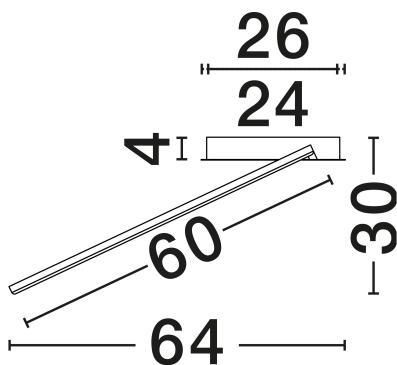

TECHNICAL DRAWING

APPLICATION & MOUNTING

Ambient Working Temp.	Max 45°C
Type of Protection	IP20
Dimmable	Yes
Type of Dimming	Triac
Mounting type	Surface
Mounting Depth (cm)	N/A
Led Module Replaceable	No
Light Source	LED

NOVA LUCE S.A

Schimatari Viotias
32009, Greece

+30 22620 58 121
+30 22620 56 743

info@novaluce.com
www.novaluce.com