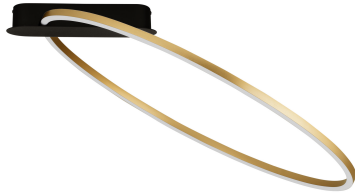

## GENERAL INFORMATION

Product Code	9248175
Collection	Indoor
Product Category	Ceiling
Product Family	Kiklos
Mounting Location	Ceiling
Application Environment	Indoor
Specifications	N/A