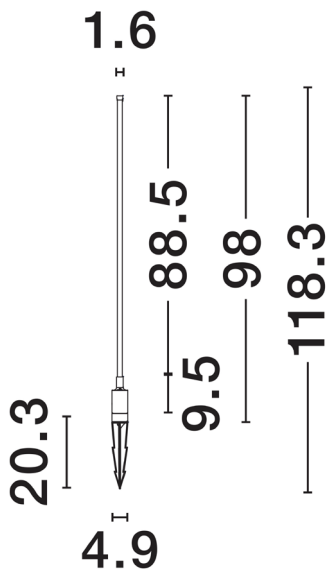

NOVA LUCE

PRODUCT DATASHEET

Version: 001

PRODUCT PHOTOGRAPH

TECHNICAL DRAWING

GENERAL INFORMATION

Product Code	9923404
Collection	Outdoor
Product Category	Bollard
Product Family	Dessay
Mounting Location	Ground
Application Environment	Outdoor
Specifications	Antisalt Protection

DIMENSION & WEIGHT

LxWxH (cm)	D: 1,6 H: 98
Cut out (cm)	N/A
Weight (Kgr)	1.15

MATERIAL & COLOR

Product Color	Black
Body Material	Aluminium

APPLICATION & MOUNTING

Ambient Working Temp.	Max 45 oC
Type of Protection	IP65
Dimmable	No
Type of Dimming (Optional)	N/A
Mounting type	Surface
Mounting Depth (cm)	N/A
Led Module Replaceable	Yes
Light Source	LED

Power (Nominal)	11 W
Input voltage (Nominal)	220-240Vac
Mains Frequency	50/60Hz

PHOTOMETRICAL DATA

Luminous Flux	1117 lm
Color Temperature	3000 K
Light Color (Designation)	Warm White

WARRANTY

Warranty	3 Years
----------	----------------