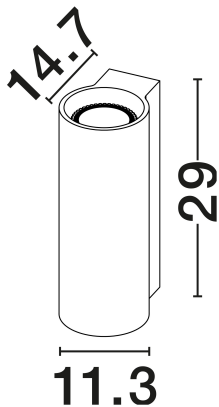

NOVA LUCE

PRODUCT DATASHEET

Version: 001

PRODUCT PHOTOGRAPH

TECHNICAL DRAWING

GENERAL INFORMATION

Product Code	9080142
Collection	Outdoor
Product Category	Wall
Product Family	Balma
Mounting Location	Wall
Application Environment	Outdoor
Specifications	N/A

DIMENSION & WEIGHT

LxWxH (cm)	D:11.3 W: 14.7 H:29 cm
Cut out (cm)	N/A
Weight (Kgr)	5.2

MATERIAL & COLOR

Product Color	Beige White
Body Material	Travertine

APPLICATION & MOUNTING

Ambient Working Temp.	Max 45 oC
Type of Protection	IP65
Dimmable	No
Type of Dimming	N/A
Mounting type	Surface
Mounting Depth (cm)	N/A
Led Module Replaceable	No
Light Source	LED

Power (Nominal)	23w
Input voltage (Nominal)	220-240Vac
Mains Frequency	50/60Hz

PHOTOMETRICAL DATA

Luminous Flux	1864lm
Color Temperature	3000K
Light Color (Designation)	Warm White

WARRANTY

Warranty	3 Years
----------	----------------