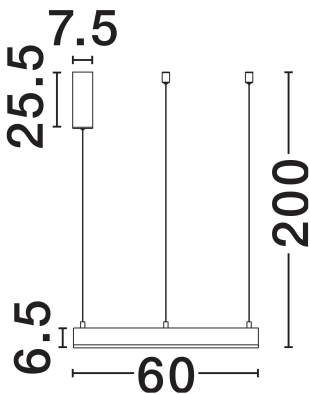

NOVA LUCE

PRODUCT DATASHEET

Version: 001

PRODUCT PHOTOGRAPH

TECHNICAL DRAWING

GENERAL INFORMATION

Product Code	9530209
Collection	Indoor
Product Category	Suspension
Product Family	Motif
Mounting Location	Wall
Application Environment	Indoor
Specifications	N/A

DIMENSION & WEIGHT

LxWxH (cm)	D: 60 H: 200
Cut Out (cm)	N/A
Weight (Kgr)	2

MATERIAL & COLOR

Product Color	Sandy White
Body Material	Aluminium & Acrylic

APPLICATION & MOUNTING

Ambient Working Temp.	Max 45°C
Type of Protection	IP20
Dimmable	Yes
Type of Dimming	Triac
Mounting type	Surface
Mounting Depth (cm)	N/A
Led Module Replaceable	No
Light Source	LED

Power (Nominal)	40W
Input voltage (Nominal)	220-240V
Mains Frequency	50/60Hz

PHOTOMETRICAL DATA

Luminous Flux	2943lm
Color Temperature	2700-6000K
Light Color (Designation)	WW - CW

WARRANTY

Warranty	3 Years
----------	----------------