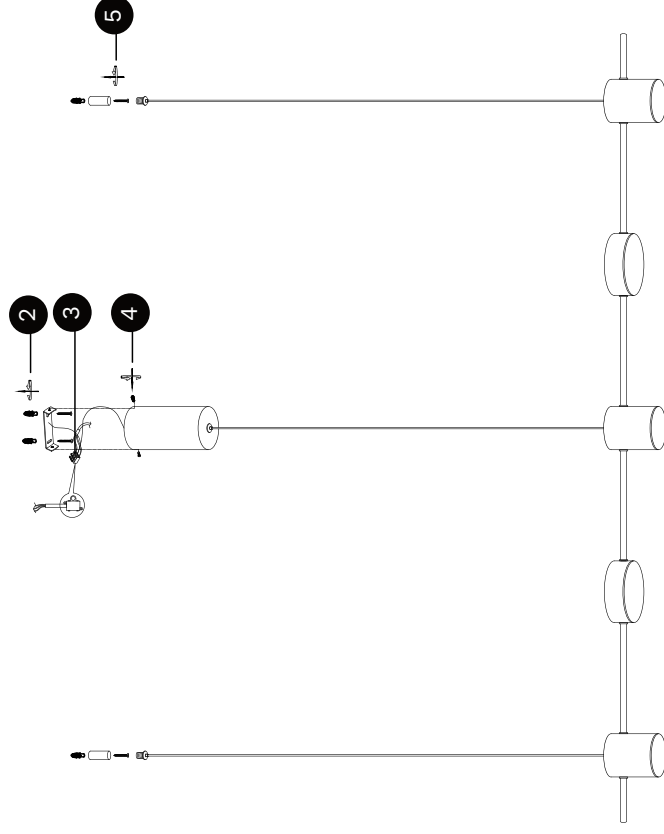

# NOVA LUCE

9080123

1

Turn off the general switch

6

Turn on the general switch

1. Turn off the general switch
2. Drill holes, apply plastic anchors with screws
3. Connect wires
4. Apply side screws
5. Apply hanging element with plastic anchor & a screw
6. Turn on the general switch