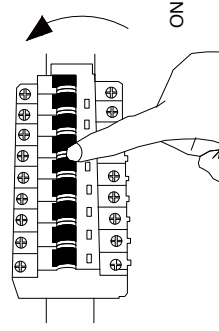

# NOVA LUCE

9080123

1

Turn off the general switch

6

Turn on the general switch

1. Turn off the general switch
2. Drill holes, apply plastic anchors with screws
3. Connect wires
4. Apply side screws
5. Apply hanging element with plastic anchor & a screw
6. Turn on the general switch