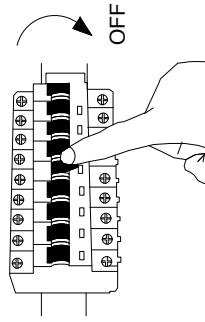

# NOVA LUCE

9080123

1

Turn off the general switch

6

Turn on the general switch

1. Turn off the general switch
2. Drill holes, apply plastic anchors with screws
3. Connect wires
4. Apply side screws
5. Apply hanging element with plastic anchor & a screw
6. Turn on the general switch