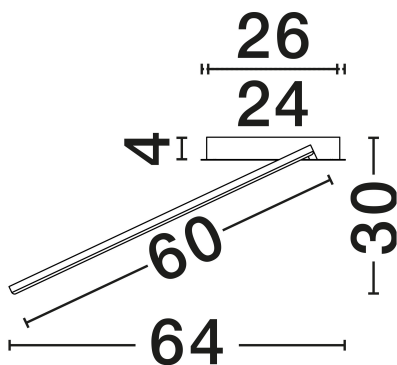

NOVA LUCE

PRODUCT DATASHEET

Version: 001

PRODUCT PHOTOGRAPH

TECHNICAL DRAWING

GENERAL INFORMATION

Product Code	9248174
Collection	Indoor
Product Category	Ceiling
Product Family	Kiklos
Mounting Location	Ceiling
Application Environment	Indoor
Specifications	N/A

DIMENSION & WEIGHT

LxWxH (cm)	D: 64 W: 60 H: 30
Cut Out (cm)	N/A
Weight (Kgr)	1.15

MATERIAL & COLOR

Product Color	Sandy Black
Body Material	Steel, Aluminium & Silicone

APPLICATION & MOUNTING

Ambient Working Temp.	Max 45°C
Type of Protection	IP20
Dimmable	Yes
Type of Dimming	Triac
Mounting type	Surface
Mounting Depth (cm)	N/A
Led Module Replaceable	No
Light Source	LED

Power (Nominal)	30W
Input voltage (Nominal)	220-240V
Mains Frequency	50/60Hz

PHOTOMETRICAL DATA

Luminous Flux	1250lm
Color Temperature	3000K
Light Color (Designation)	Warm White

WARRANTY

Warranty	3 Years
----------	----------------