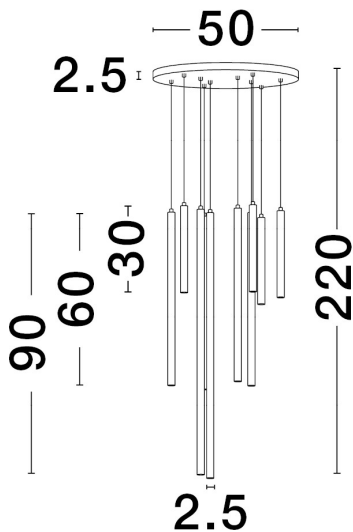

NOVA LUCE

PRODUCT DATASHEET

Version: 001

PRODUCT PHOTOGRAPH

TECHNICAL DRAWING

GENERAL INFORMATION

Product Code	9287945
Collection	Decorative
Product Category	Suspension
Product Family	Trimle
Mounting Location	Ceiling
Application Environment	Indoor

DIMENSION & WEIGHT

LxWxH (cm)	D: 50 H: 220
Cut out (cm)	N/A
Weight (Kgr)	5.7

MATERIAL & COLOR

Product Color	Sandy Black
Body Material	Aluminium & Acrylic

APPLICATION & MOUNTING

Ambient Working Temp.	Max 45 oC
Type of Protection	IP20
Dimmable	Yes
Type of Dimming (Optional)	Triac
Mounting type	Ceiling
Mounting Depth (cm)	N/A
Led Module Replaceable	No
Light Source	LED

Power (Nominal)	26W
Input voltage (Nominal)	220-240Vac
Mains Frequency	50/60Hz

PHOTOMETRICAL DATA

Luminous Flux	1861 lm
Color Temperature	3000K
Light Color (Designation)	Warm White

WARRANTY

Warranty	3 Years
----------	----------------