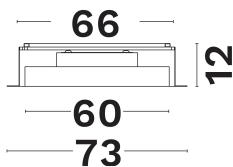

DIMENSION & WEIGHT

LxWxH (cm)	D: 60 H: 12 cm
Cut out (cm)	67
Weight (Kgr)	N/A

TECHNICAL DRAWING

MATERIAL & COLOR

Product Color	White
Body Material	Aluminium
Cover Material	N/A

APPLICATION & MOUNTING

Ambient Working Temp.	45 C
Type of Protection	IP20
Protection Class IK	IK03
Dimmable	Yes
Type of Dimming (Optional)	Triac
Mounting type	Trimless
Mounting Depth (cm)	Ceiling
Led Module Replaceable	No
Light Source	Led
Adjustable	Yes

Luminous Flux	2400
Luminous Efficacy	60
Color Temperature	3000
Light Color (Designation)	Warm White
CRI	>80
SDCM	<3
Beam Angle	120
UGR	N/A

LIFESPAN

Lifetime	50000
----------	--------------

CERTIFICATES

Certificates	CE, UKCA
--------------	-----------------