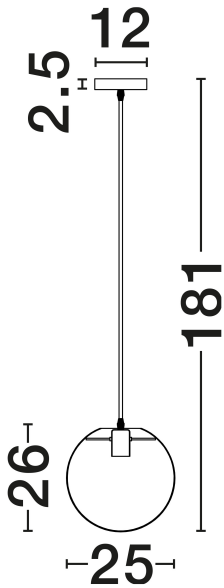

NOVA LUCE

PRODUCT DATASHEET

Version: 001

PRODUCT PHOTOGRAPH

TECHNICAL DRAWING

GENERAL INFORMATION

Product Code	9416925
Collection	Indoor
Product Category	Suspension
Product Family	Mirale
Mounting Location	Ceiling
Application Environment	Indoor
Specifications	N/A

DIMENSION & WEIGHT

LxWxH (cm)	D: 25 H: 181
Cut Out (cm)	N/A
Weight (Kgr)	1.1

MATERIAL & COLOR

Product Color	Clear & Gold
Body Material	Glass & Metal

APPLICATION & MOUNTING

Ambient Working Temp.	Max 45°C
Type of Protection	IP20
Dimmable	N/A
Type of Dimming	N/A
Mounting type	Surface
Mounting Depth (cm)	N/A
Led Module Replaceable	Yes
Light Source	E27

Power (Nominal)	1x12W
Input voltage (Nominal)	100-240V
Mains Frequency	50/60Hz

PHOTOMETRICAL DATA

Luminous Flux	N/A
Color Temperature	N/A
Light Color (Designation)	N/A

WARRANTY

Warranty	3 Years
----------	----------------