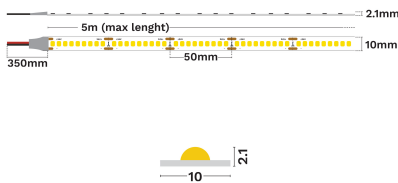

COMPATIBLE WITH

— On/Off Driver: N/A

— Triac Driver: N/A

— Dali Driver: N/A

GENERAL INFORMATION

Product Code	9540188
Product Category	Led Strips
Product Family	Performance He
Mounting Location	N/A
Application Environment	Indoor

DIMENSION & WEIGHT

LxWxH (cm)	L:5m 10 mm
Cut out (cm)	N/A
Weight (Kgr)	N/A

MATERIAL & COLOR

Product Color	N/A
Body Material	Aluminium
Cover Material	N/A

APPLICATION & MOUNTING

Ambient Working Temp.	45 C
Type of Protection	IP20
Protection Class IK	N/A
Dimmable	Yes
Type of Dimming (Optional)	Triac/Dali
Mounting type	N/A
Mounting Depth (cm)	N/A
Led Module Replaceable	No
Light Source	Led
Adjustable	No

NOVA LUCE S.A

Schimatari Viotias
32009, Greece

+30 22620 58 121
+30 22620 56 743

info@novaluce.com
www.novaluce.com