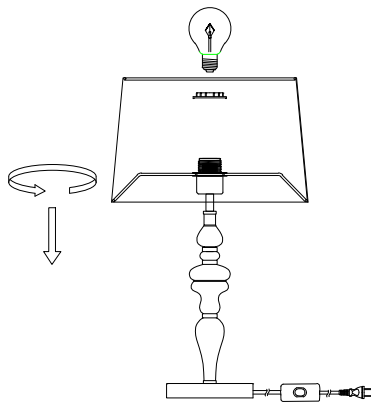

NOVA LUCE

9009151

1

Apply the fabric shade

2

By rotating apply the cap
With the bulb

3

Plug it in