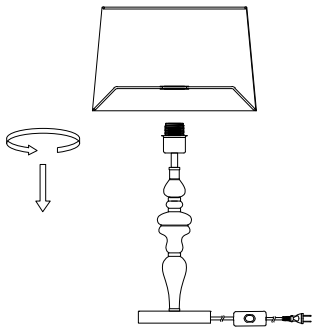

NOVA LUCE

9009151

1

Apply the fabric shade

2

By rotating apply the cap
With the bulb

3

Plug it in