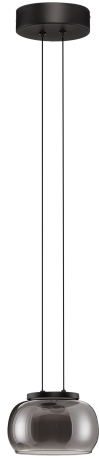

### PRODUCT PHOTOGRAPH

### DIMENSION & WEIGHT

LxWxH (cm)	D: 18 H: 166
Cut Out (cm)	N/A
Weight (Kgr)	0.8

### MATERIAL & COLOR

Product Color	Smokey Gray & Matt Black
Body Material	Glass & Metal