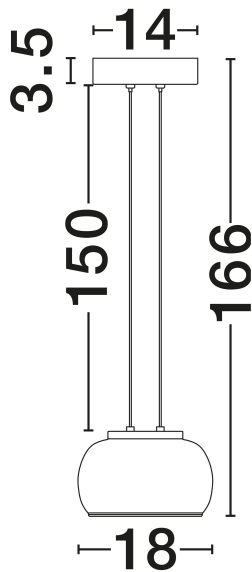

NOVA LUCE

PRODUCT DATASHEET

Version: 001

PRODUCT PHOTOGRAPH

TECHNICAL DRAWING

GENERAL INFORMATION

Product Code	9416954
Collection	Indoor
Product Category	Suspension
Product Family	Bios
Mounting Location	Ceiling
Application Environment	Indoor
Specifications	N/A

DIMENSION & WEIGHT

LxWxH (cm)	D: 18 H: 166
Cut Out (cm)	N/A
Weight (Kgr)	0.8

MATERIAL & COLOR

Product Color	Smokey Gray & Matt Black
Body Material	Glass & Metal

APPLICATION & MOUNTING

Ambient Working Temp.	Max 45°C
Type of Protection	IP20
Dimmable	Yes
Type of Dimming	Triac
Mounting type	Surface
Mounting Depth (cm)	N/A
Led Module Replaceable	No
Light Source	LED

NOVA LUCE S.A

Schimatari Viotias
32009, Greece

+30 22620 58 121
+30 22620 56 743

info@novaluce.com
www.novaluce.com