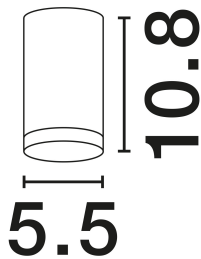

NOVA LUCE

PRODUCT DATASHEET

Version: 001

PRODUCT PHOTOGRAPH

TECHNICAL DRAWING

GENERAL INFORMATION

Product Code	9011413
Collection	Indoor
Product Category	Bathroom
Product Family	???
Mounting Location	Ceiling
Application Environment	Indoor
Specifications	N/A

DIMENSION & WEIGHT

LxWxH (cm)	D: 5.5 H: 10.8
Cut Out (cm)	N/A
Weight (Kgr)	0.12

MATERIAL & COLOR

Product Color	Sandy White & Frosted
Body Material	Aluminium & Acrylic

APPLICATION & MOUNTING

Ambient Working Temp.	Max 45°C
Type of Protection	IP44
Dimmable	Yes
Type of Dimming	N/A
Mounting type	Surface
Mounting Depth (cm)	N/A
Led Module Replaceable	Yes
Light Source	MR16/GU10

NOVA LUCE S.A

Schimatari Viotias
32009, Greece

+30 22620 58 121
+30 22620 56 743

info@novaluce.com
www.novaluce.com