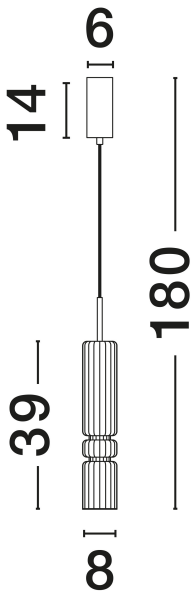

## PRODUCT PHOTOGRAPH

## TECHNICAL DRAWING

## DIMENSION & WEIGHT

|              |             |
|--------------|-------------|
| LxWxH (cm)   | D: 8 H: 180 |
| Cut Out (cm) | N/A         |
| Weight (Kgr) | 1.4         |

### PHOTOMETRICAL DATA

|                           |                   |
|---------------------------|-------------------|
| Luminous Flux             | <b>284lm</b>      |
| Color Temperature         | <b>3000K</b>      |
| Light Color (Designation) | <b>Warm White</b> |