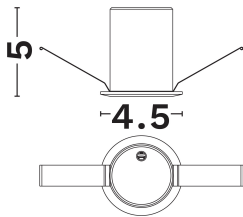

TECHNICAL DRAWING

COMPATIBLE WITH

— On/Off Driver: Included

— Triac Driver: N/A

— Dali Driver: 9844145

GENERAL INFORMATION

Product Code	9570004
Product Category	Downlights
Product Family	Uho
Mounting Location	Ceiling
Application Environment	Indoor

DIMENSION & WEIGHT

LxWxH (cm)	D: 4.5 H: 5
Cut out (cm)	3,8
Weight (Kgr)	0,108

MATERIAL & COLOR

Product Color	White
Body Material	Aluminium
Cover Material	N/A

APPLICATION & MOUNTING

Ambient Working Temp.	45 C
Type of Protection	IP20
Protection Class IK	IK03
Dimmable	Yes
Type of Dimming (Optional)	Dali
Mounting type	Recessed
Mounting Depth (cm)	Ceiling
Led Module Replaceable	No
Light Source	Led
Adjustable	No

NOVA LUCE S.A

Schimatari Viotias
32009, Greece

+30 22620 58 121
+30 22620 56 743

info@novaluce.com
www.novaluce.com